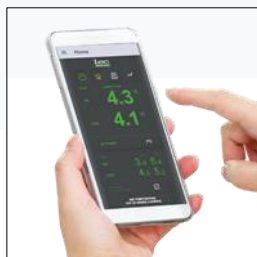

Key features

- ✓ Local monitoring and alarm history via Bluetooth
- ✓ Power failure alarm with backup battery powered recording
- ✓ Solid and glass door options
- ✓ Intelligent fan management system for enhanced performance